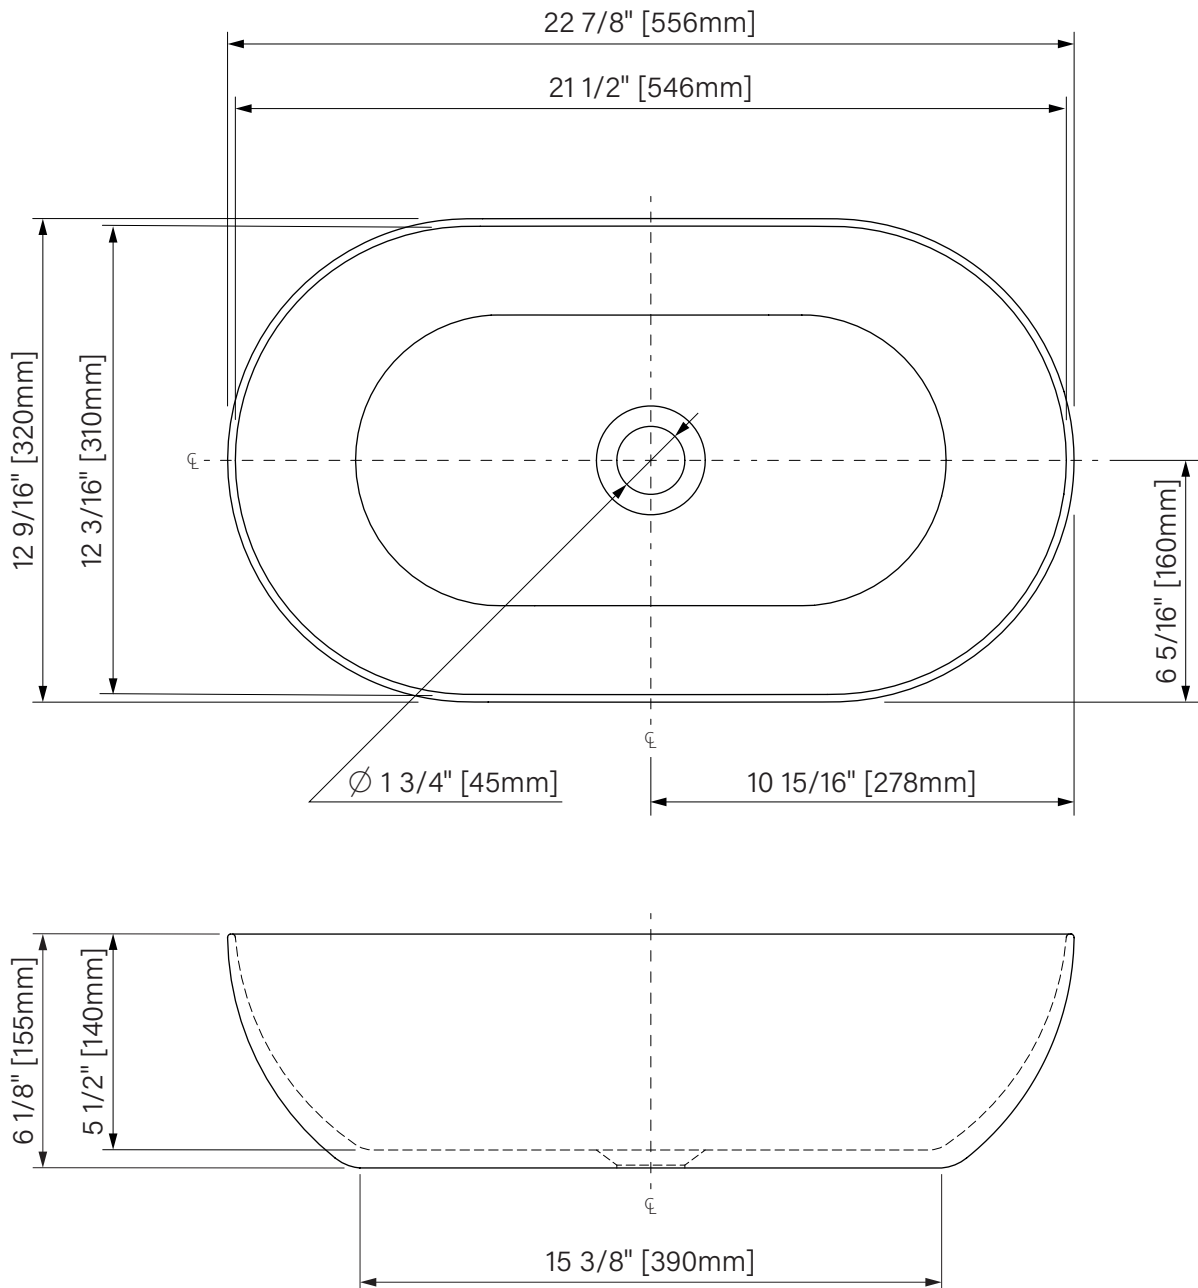

# Oblong

Sink vessel

Matte or gloss white solid surface

22 7/8" x 12 9/16" x 6 1/8"

556mm x 320mm x 155mm

Vasque lavabo

Surface solide blanc mat ou lustré

22 7/8" x 12 9/16" x 6 1/8"

556mm x 320mm x 155mm

The dimensions are subject to manufacturer's tolerance and may change without notice.  
*Les dimensions sont soumises à des tolérances de fabrication et peuvent changer sans préavis.*