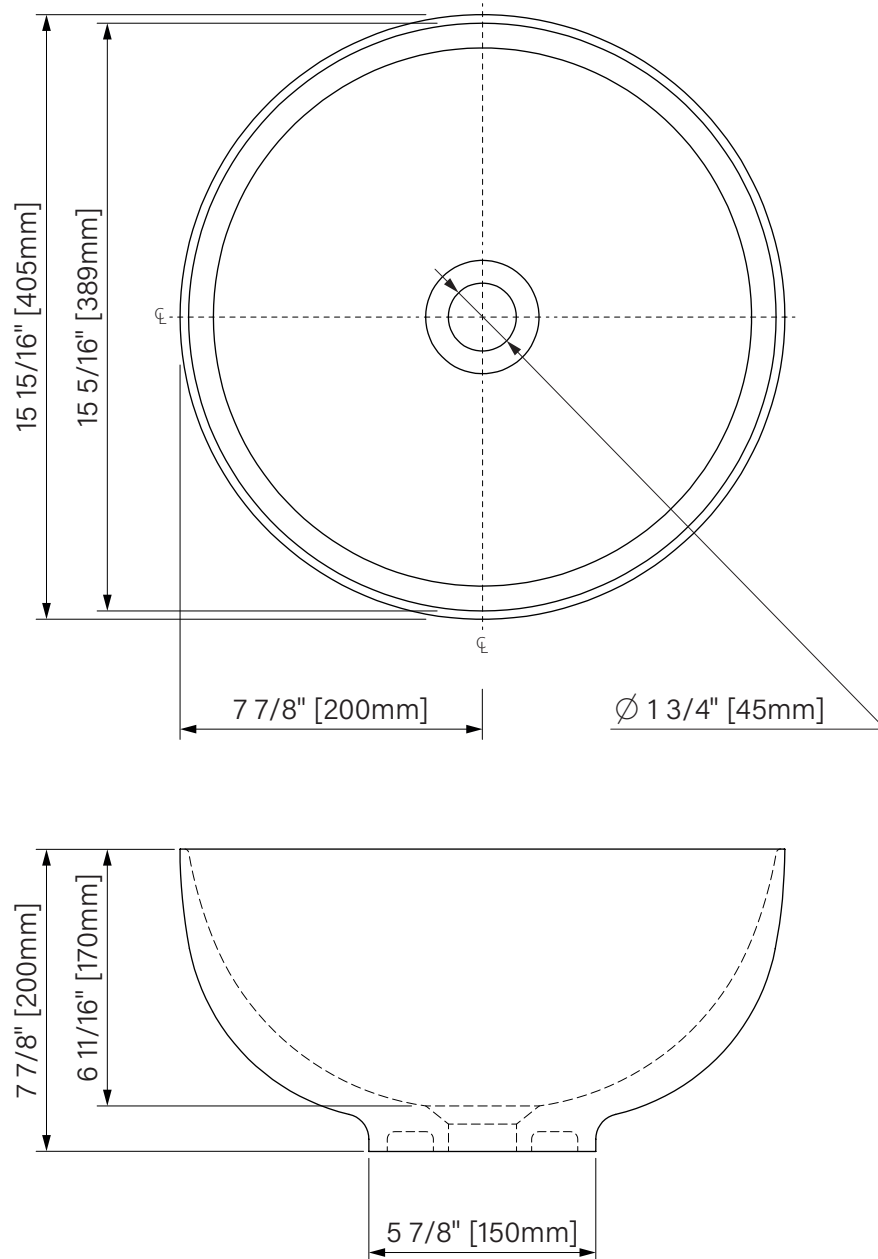

Bowl

Sink vessel

Matte white solid surface

15 15/16" x 15 15/16" x 7 7/8"

405mm x 405mm x 200mm

Vasque lavabo

Surface solide blanc mat

15 15/16" x 15 15/16" x 7 7/8"

405mm x 405mm x 200mm

The dimensions are subject to manufacturer's tolerance and may change without notice.
Les dimensions sont soumises à des tolérances de fabrication et peuvent changer sans préavis.