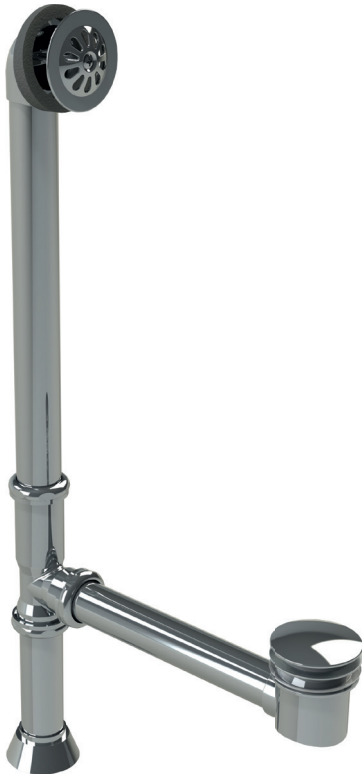

**Decorative waste and overflow**  
**Drain et trop plein décoratif**

- Standard 1-1/2"
- Chromed brass
- Seals included
- Clamping rings
- Cover plate

- Standard 1-1/2"
- Laiton chromé
- Joints inclus
- Bagues de serrement
- Plaque de finition