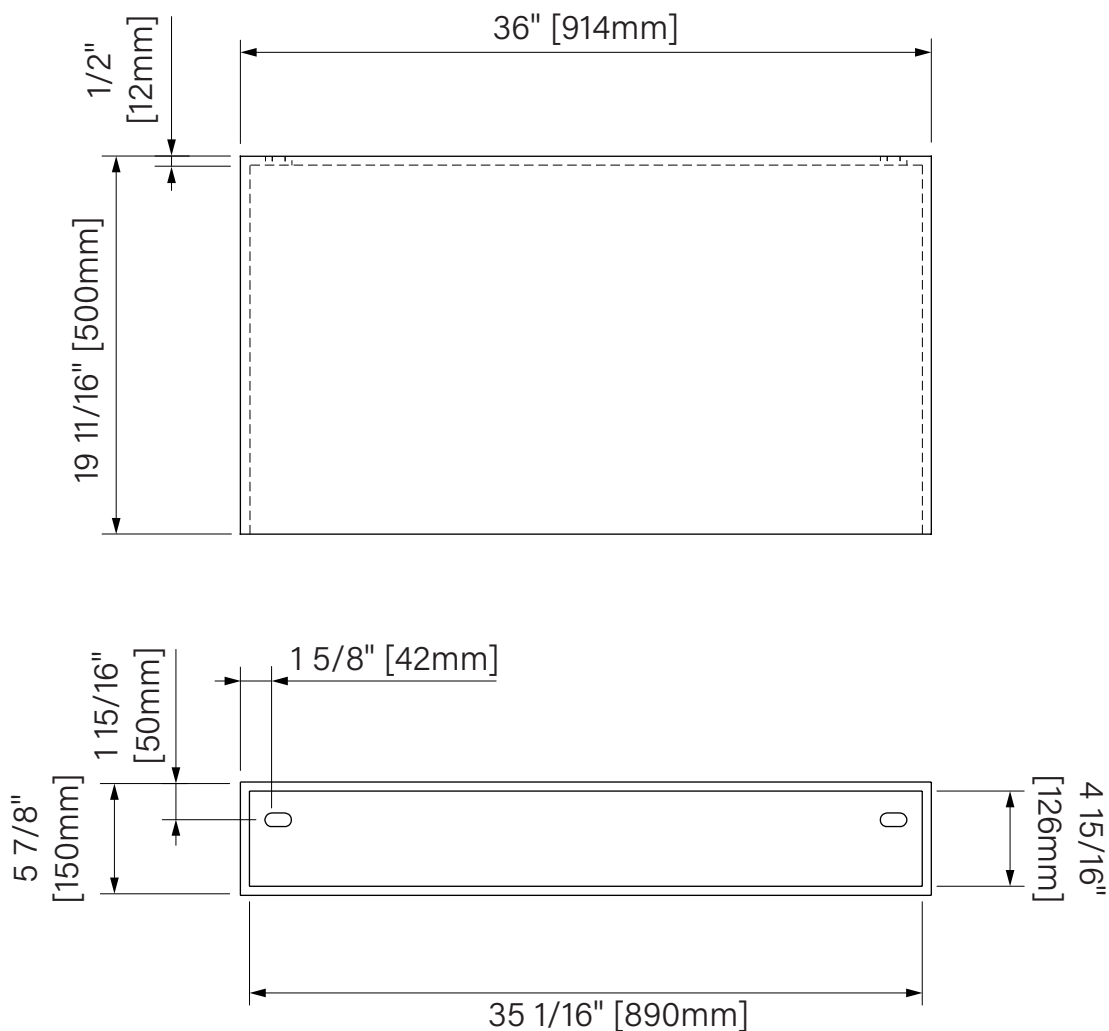

Wall counter 36 / Comptoir mural 36

Vanity

Matte white solid surface

36" x 19 11/16" x 5 7/8"

914mm x 500mm x 150mm

Vanité

Surface solide blanc mat

36" x 19 11/16" x 5 7/8"

914mm x 500mm x 150mm

The dimensions are subject to manufacturer's tolerance and may change without notice.

Les dimensions sont soumises à des tolérances de fabrication et peuvent changer sans préavis.

Slik
PORTFOLIO