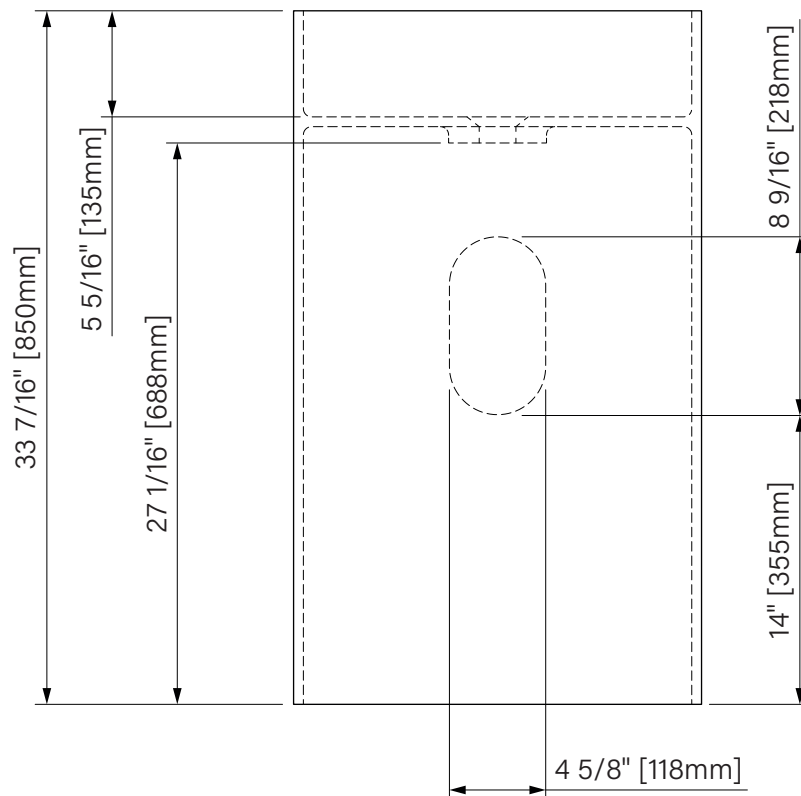

# Cimento

Pedestal sink  
Concrete grey solid surface  
19 11/16" x 15 3/4" x 33 7/16"  
500mm x 400mm x 850mm

Lavabo piédestal  
Surface solide gris béton  
19 11/16" x 15 3/4" x 33 7/16"  
500mm x 400mm x 850mm

The dimensions are subject to manufacturer's tolerance and may change without notice.

Les dimensions sont soumises à des tolérances de fabrication et peuvent changer sans préavis.

**Slik**  
PORTFOLIO