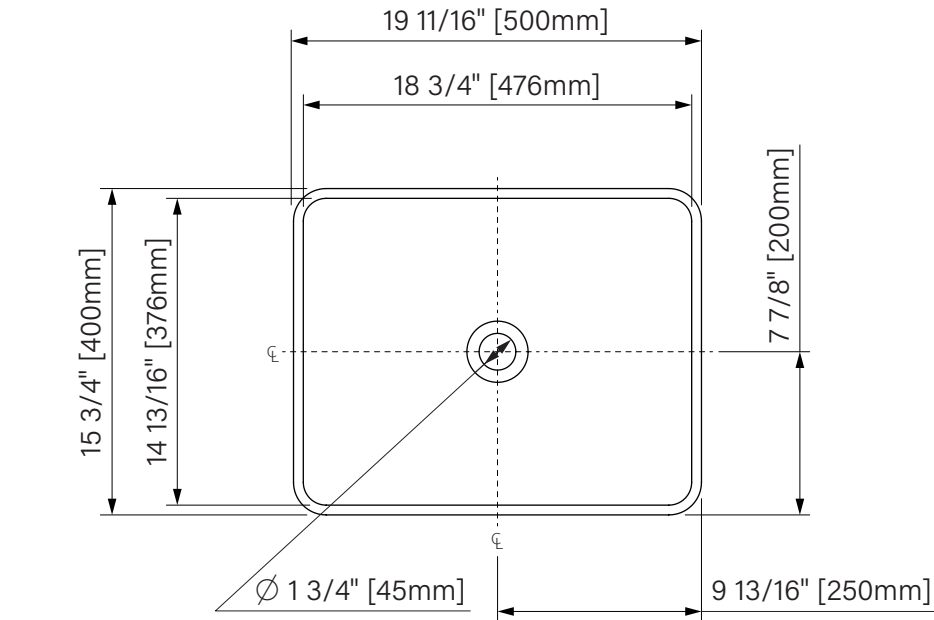

# Cimento

Pedestal sink  
Concrete grey solid surface  
19 11/16" x 15 3/4" x 33 7/16"  
500mm x 400mm x 850mm

Lavabo piédestal  
Surface solide gris béton  
19 11/16" x 15 3/4" x 33 7/16"  
500mm x 400mm x 850mm

The dimensions are subject to manufacturer's tolerance and may change without notice.

Les dimensions sont soumises à des tolérances de fabrication et peuvent changer sans préavis.

**Slik**  
PORTFOLIO