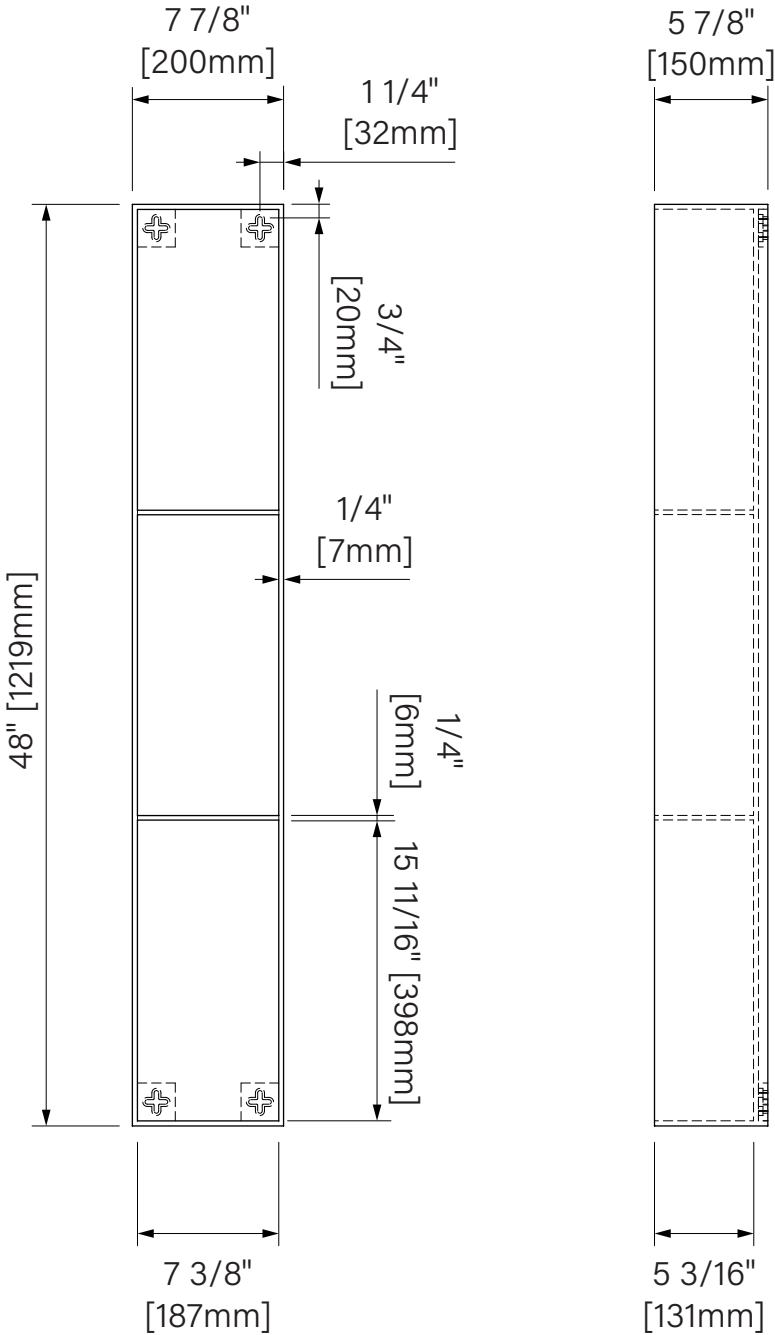

# Wall cabinet 48 / Armoire murale 48

Vanity  
 Matte white solid surface  
 48" x 7 7/8" x 5 7/8"  
 1219mm x 200mm x 150mm

Vanité  
 Surface solide blanc mat  
 48" x 7 7/8" x 5 7/8"  
 1219mm x 200mm x 150mm

The dimensions are subject to manufacturer's tolerance and may change without notice.  
 Les dimensions sont soumises à des tolérances de fabrication et peuvent changer sans préavis.