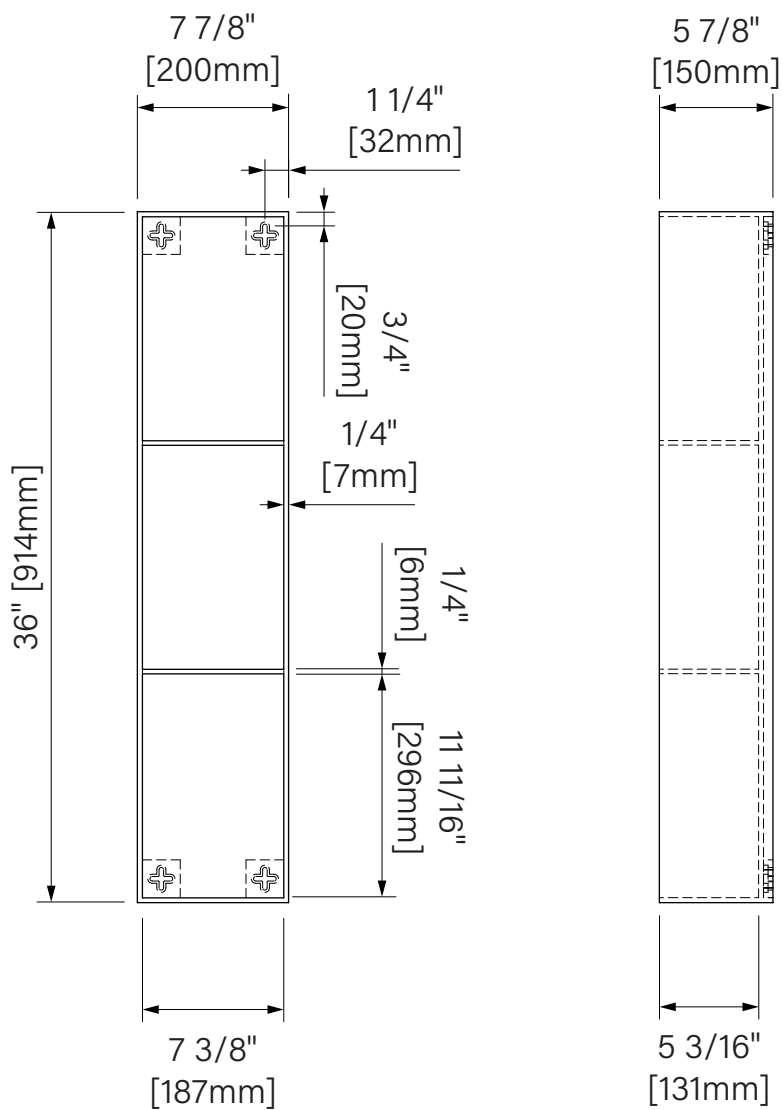

Wall cabinet 36 / Armoire murale 36

Vanity

Matte white solid surface

36" x 7 7/8" x 5 7/8"

914mm x 200mm x 150mm

Vanité

Surface solide blanc mat

36" x 7 7/8" x 5 7/8"

914mm x 200mm x 150mm

The dimensions are subject to manufacturer's tolerance and may change without notice.

Les dimensions sont soumises à des tolérances de fabrication et peuvent changer sans préavis.

Slik
PORTFOLIO