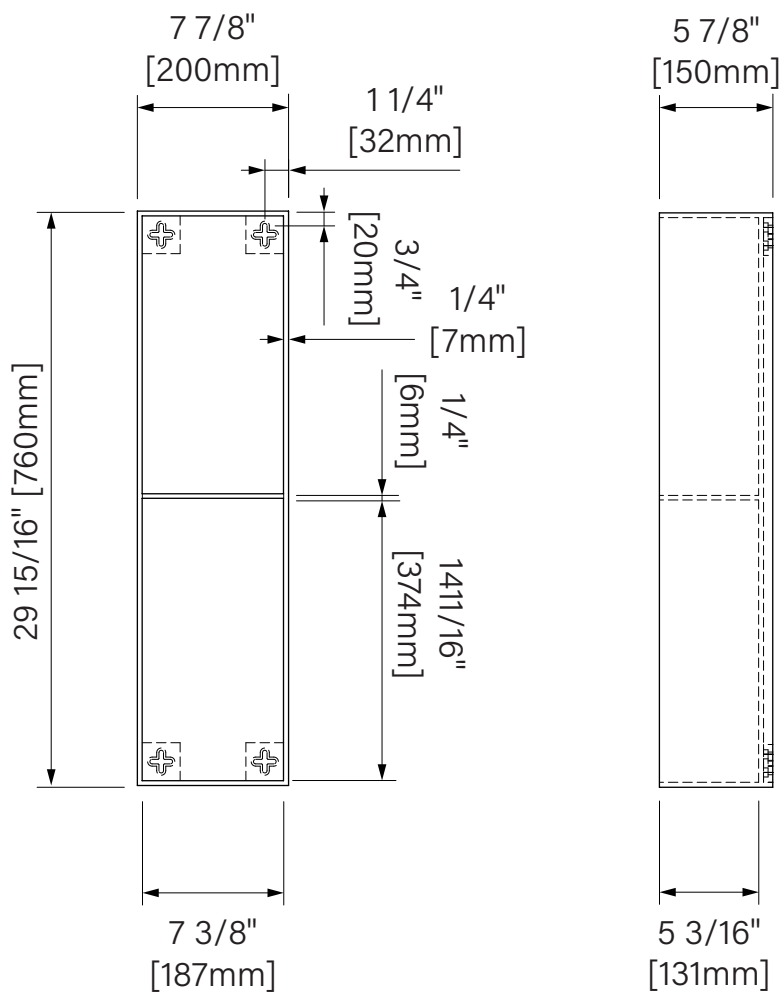

Wall cabinet 30 / Armoire murale 30

Vanity

Matte white solid surface

29 15/16" x 7 7/8" x 5 7/8"

760mm x 200mm x 150mm

Vanité

Surface solide blanc mat

29 15/16" x 7 7/8" x 5 7/8"

760mm x 200mm x 150mm

The dimensions are subject to manufacturer's tolerance and may change without notice.

Les dimensions sont soumises à des tolérances de fabrication et peuvent changer sans préavis.

Slik
PORTFOLIO