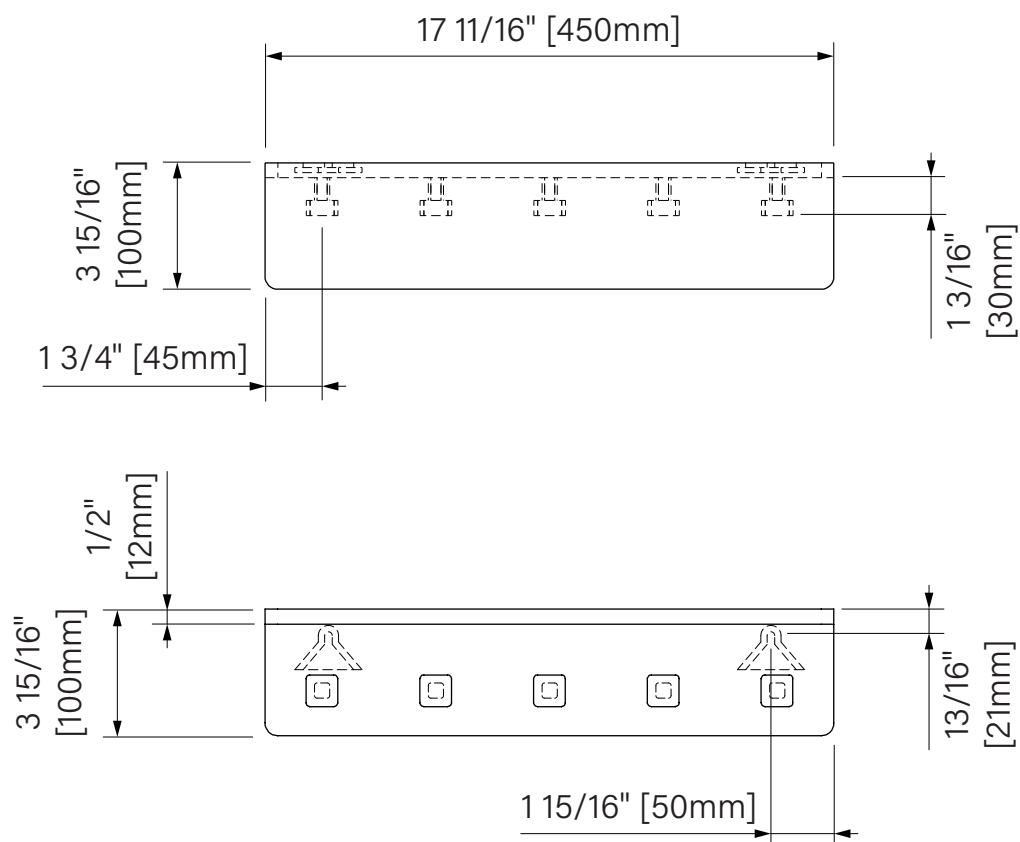

Wall hooks / Crochets muraux

Accessory

Matte white solid surface

17 11/16" x 3 15/16" x 3 15/16"

450mm x 100mm x 100mm

Accessoire

Surface solide blanc mat

17 11/16" x 3 15/16" x 3 15/16"

450mm x 100mm x 100mm

The dimensions are subject to manufacturer's tolerance and may change without notice.

Les dimensions sont soumises à des tolérances de fabrication et peuvent changer sans préavis.

Slik
PORTFOLIO