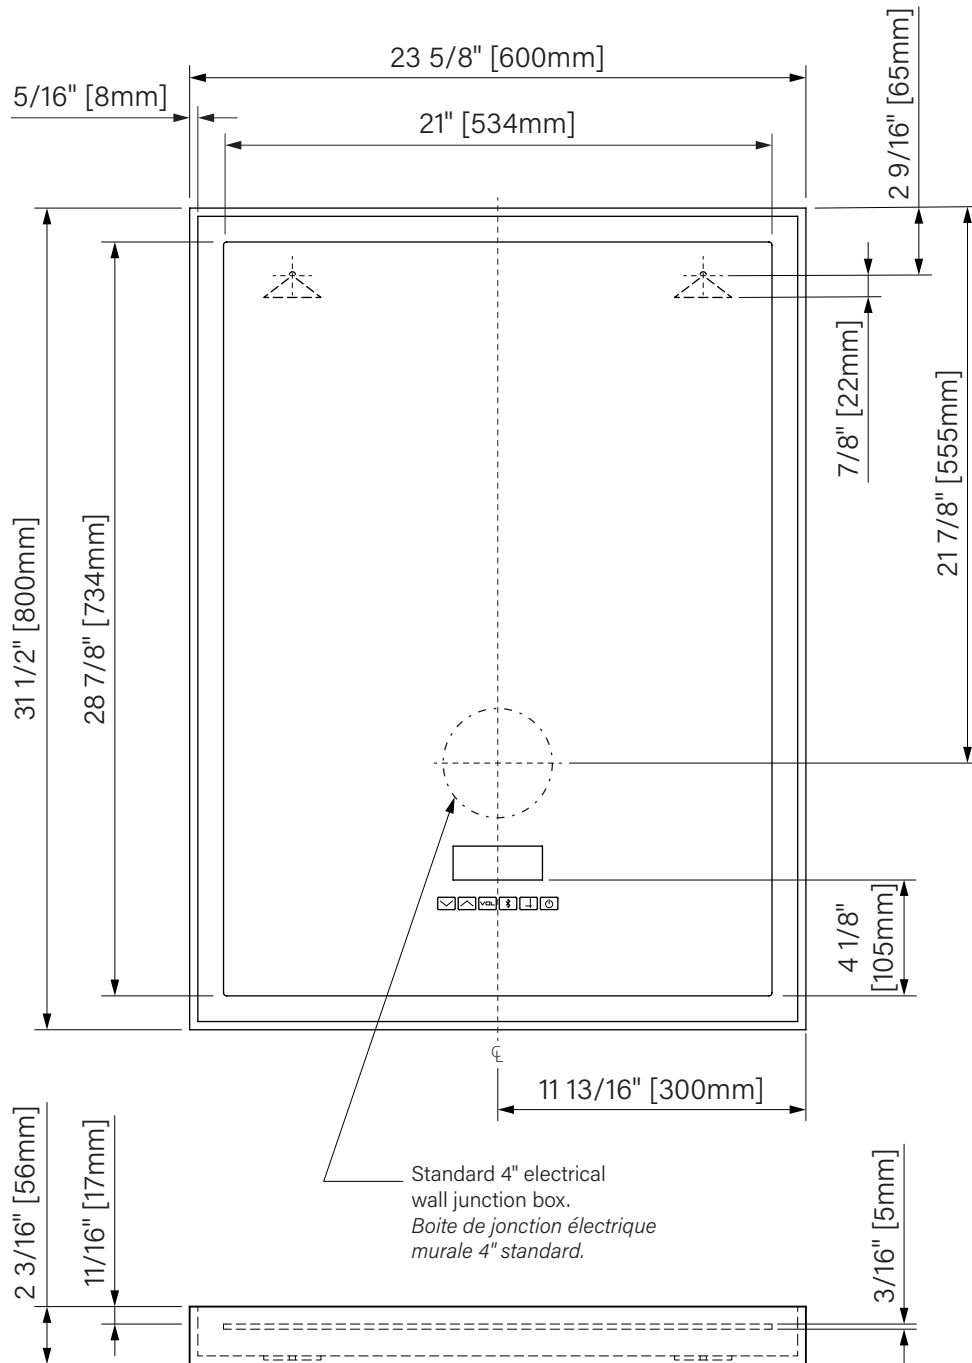

# Rectangular mirror / Miroir rectangulaire

Smart mirror

Matte white solid surface

23 5/8" x 31 1/2" x 2 3/16"

600mm x 800mm x 56mm

Miroir intelligent

Surface solide blanc mat

23 5/8" x 31 1/2" x 2 3/16"

600mm x 800mm x 56mm

The dimensions are subject to manufacturer's tolerance and may change without notice.

Les dimensions sont soumises à des tolérances de fabrication et peuvent changer sans préavis.

**Slik**  
PORTFOLIO