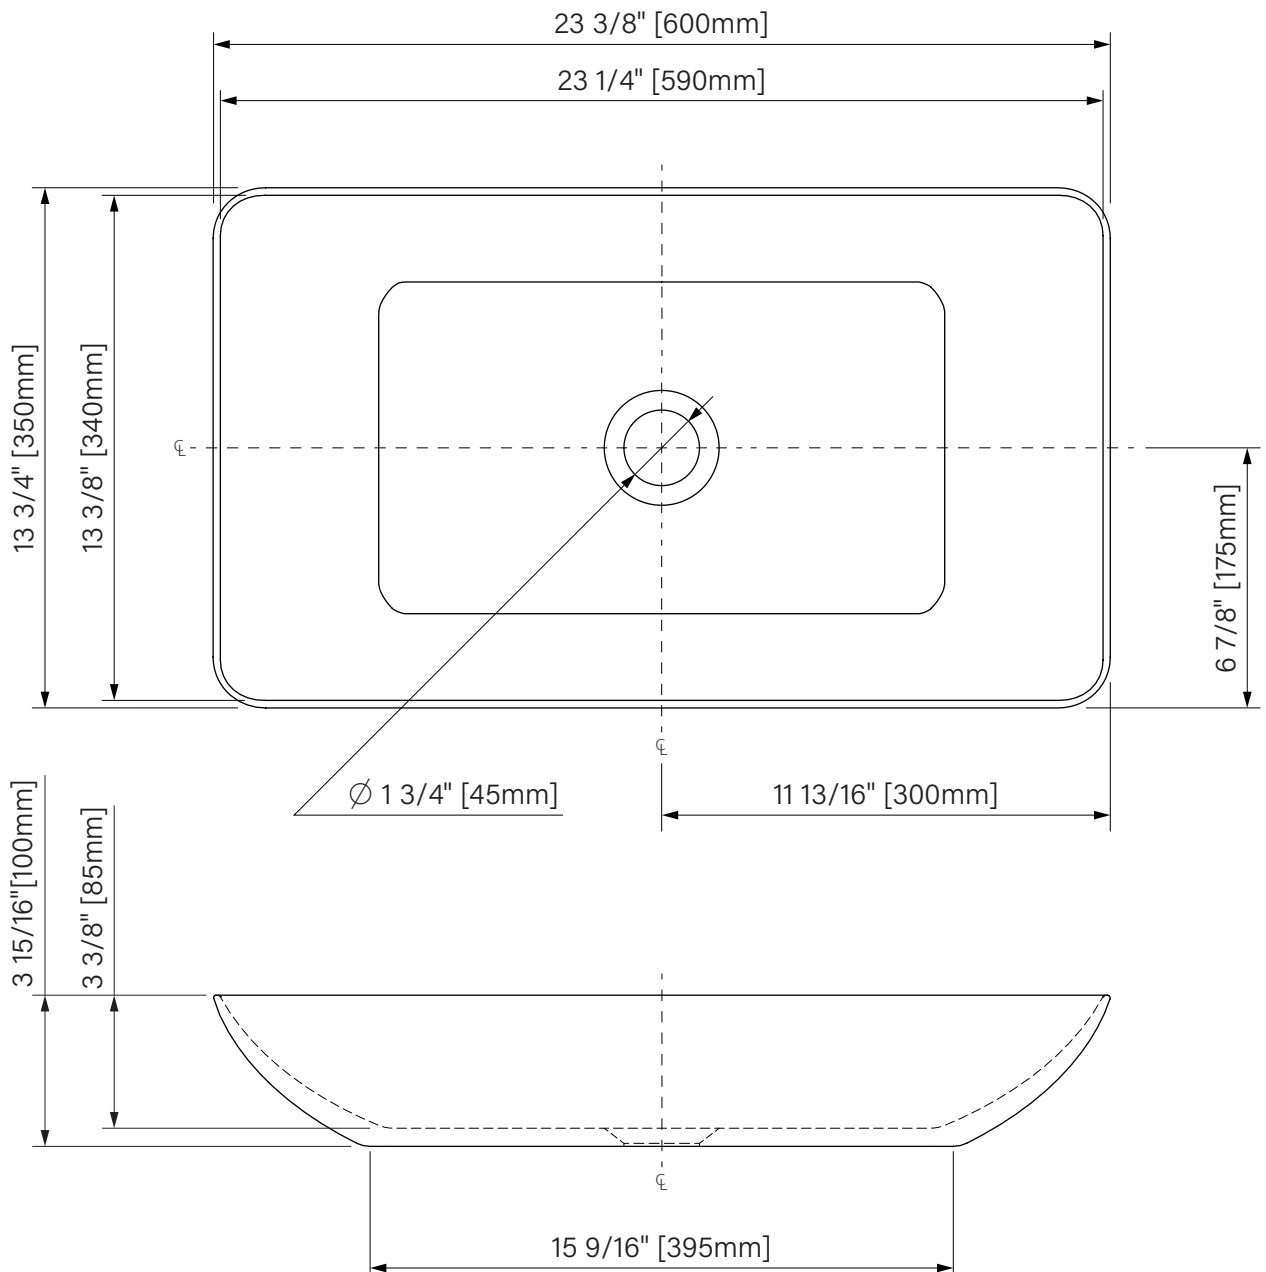

Rectangle

Sink vessel

Matte or gloss white solid surface

23 5/8" x 13 3/4" x 3 15/16"

600mm x 350mm x 100mm

Vasque lavabo

Surface solide blanc mat ou lustré

23 5/8" x 13 3/4" x 3 15/16"

600mm x 350mm x 100mm

The dimensions are subject to manufacturer's tolerance and may change without notice.

Les dimensions sont soumises à des tolérances de fabrication et peuvent changer sans préavis.

Slik
PORTFOLIO