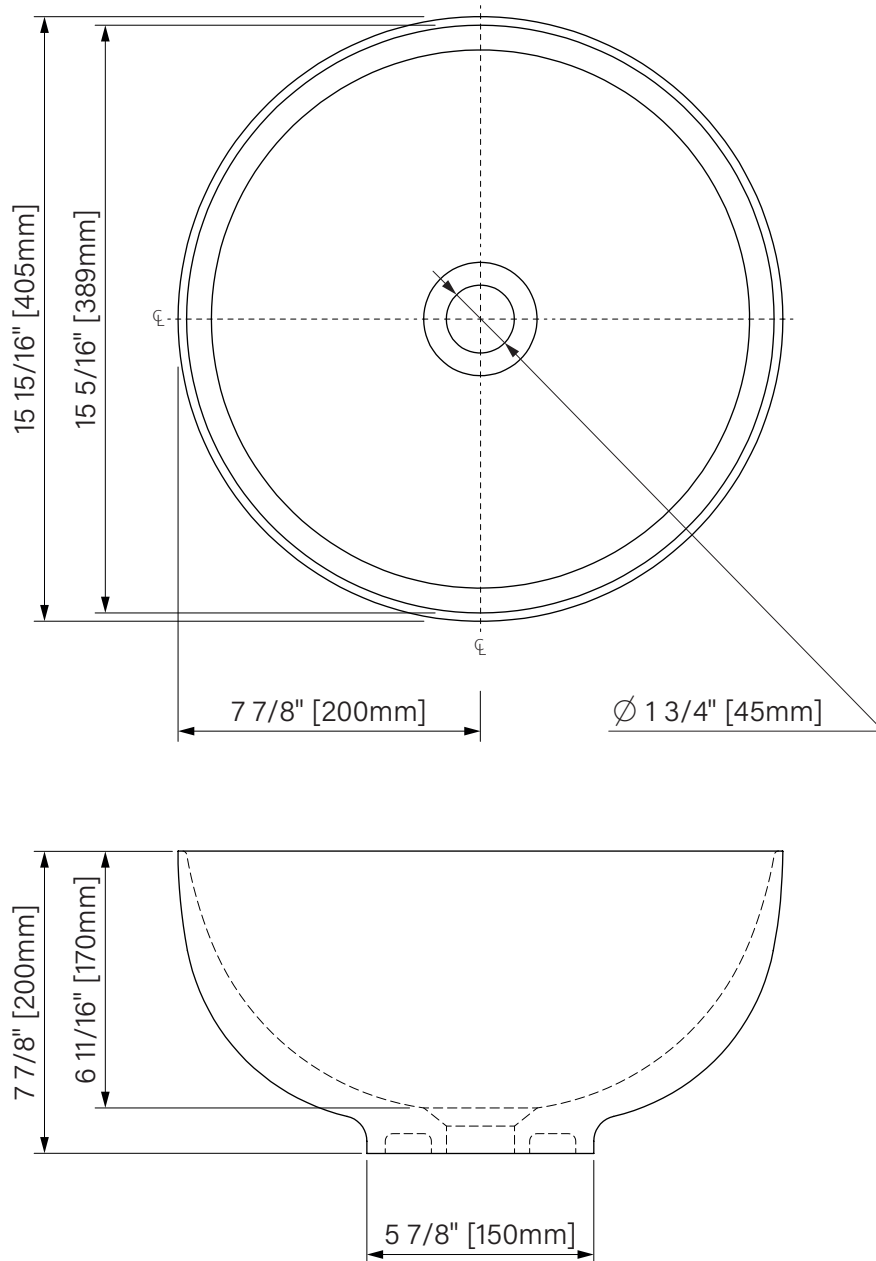

Bowl

Sink vessel

Matte white solid surface

15 15/16" x 15 15/16" x 7 7/8"

405mm x 405mm x 200mm

Vasque lavabo

Surface solide blanc mat

15 15/16" x 15 15/16" x 7 7/8"

405mm x 405mm x 200mm

The dimensions are subject to manufacturer's tolerance and may change without notice.

Les dimensions sont soumises à des tolérances de fabrication et peuvent changer sans préavis.

Slik
PORTFOLIO