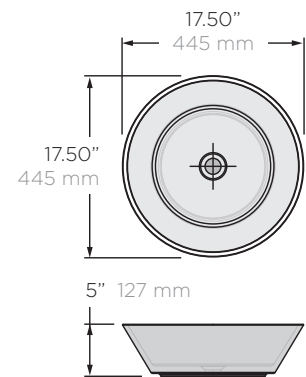

## EMILY Q-SWMBAS41

dado quartz vessel basin / lavabo dado quartz

22 1/2" x 16 1/8" x 5"

- dado quartz engineered stone with matte or gloss finish
- lifetime warranty
- pierre d'ingénierie dado quartz, fini mat ou lustré
- garantie à vie

## EDEN Q-SWMBAS43

dado quartz vessel basin / lavabo dado quartz

17 1/2" x 17 1/2" x 5"

- dado quartz engineered stone with matte or gloss finish
- lifetime warranty
- pierre d'ingénierie dado quartz, fini mat ou lustré
- garantie à vie

## CARMEN Q-SWMBAS46

dado quartz vessel basin / lavabo dado quartz

21 7/8" x 14" x 4 3/4"

- dado quartz engineered stone with matte or gloss finish
- lifetime warranty
- pierre d'ingénierie dado quartz, fini mat ou lustré
- garantie à vie