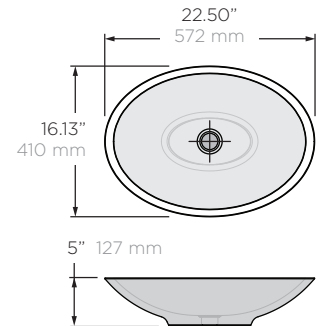

## EMILY Q-SWMBAS41

dado quartz vessel basin / lavabo dado quartz

22 1/2" x 16 1/8" x 5"

- dado quartz engineered stone with matte or gloss finish
- lifetime warranty
- pierre d'ingénierie dado quartz, fini mat ou lustré
- garantie à vie

## EDEN Q-SWMBAS43

dado quartz vessel basin / lavabo dado quartz

17 1/2" x 17 1/2" x 5"

- dado quartz engineered stone with matte or gloss finish
- lifetime warranty
- pierre d'ingénierie dado quartz, fini mat ou lustré
- garantie à vie

## CARMEN Q-SWMBAS46

dado quartz vessel basin / lavabo dado quartz

21 7/8" x 14" x 4 3/4"

- dado quartz engineered stone with matte or gloss finish
- lifetime warranty
- pierre d'ingénierie dado quartz, fini mat ou lustré
- garantie à vie