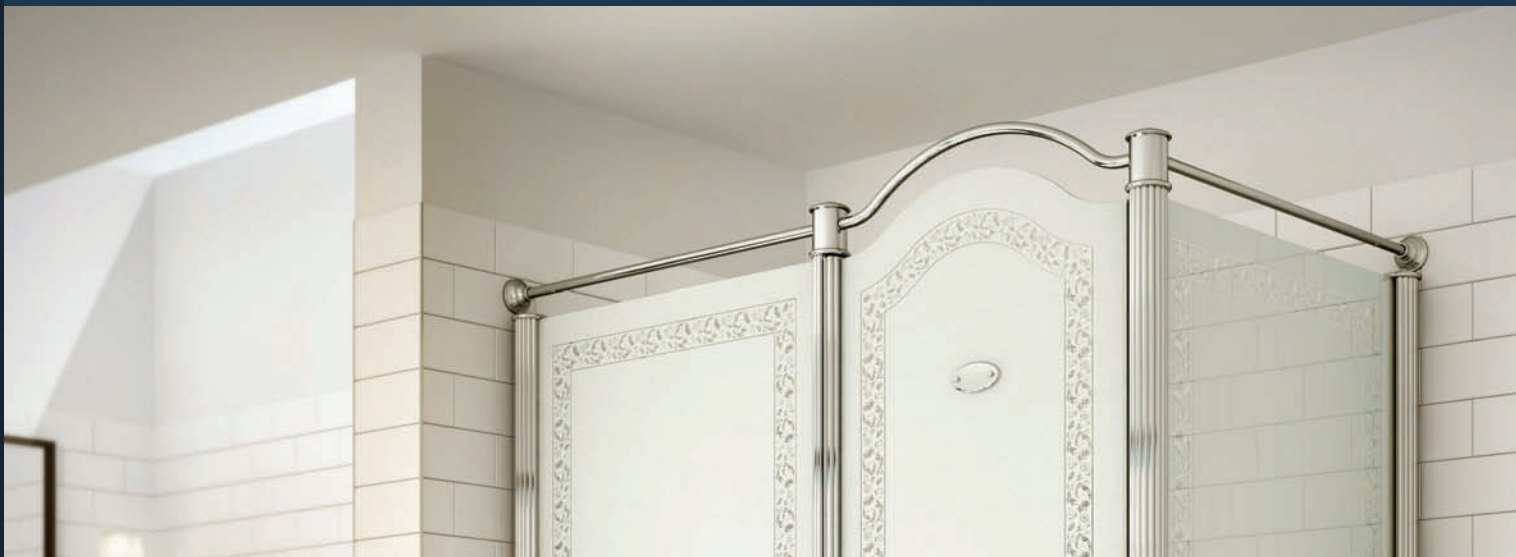

Coupled with modern engineering and function, this latest offering from Slik Portfolio will provide you with a truly classic shower experience.

PORTE DE DOUCHE VINTAGE

Aujourd'hui, le monde évolue et change à un rythme étonnant, nous sommes obligés de s'adapter et d'innover constamment. Et bien que ce ne soit pas bon de rester coincé dans le passé, il n'y a rien de mal à y chercher de l'inspiration ou de le revoir de temps en temps. Nos portes de douche Vintage sont là pour ça.

Il s'agit d'un appel d'esthétique durable, tellement de choses ont été faits par les artisans d'antan et c'est ce que nous avons représenté dans la conception de notre dernière porte de douche haut de gamme. Doté d'un verre dépoli joliment décorées et de quincaillerie détaillée en chrome poli ou en nickel, les portes de douche Vintage procure un sentiment de qualité tel un produit fait à la main et de l'artisanat que l'on voit si rarement de nos jours.

Associant l'ingénierie et les fonctions modernes, cette dernière offre de Slik Portfolio vous offrira une expérience de douche vraiment classique.