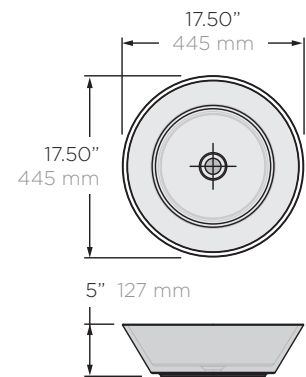

## EMILY Q-SWMBAS41

dado quartz vessel basin / lavabo dado quartz

22 1/2" x 16 1/8" x 5"

- dado quartz engineered stone with matte or gloss finish
- lifetime warranty
- pierre d'ingénierie dado quartz, fini mat ou lustré
- garantie à vie

## EDEN Q-SWMBAS43

dado quartz vessel basin / lavabo dado quartz

17 1/2" x 17 1/2" x 5"

- dado quartz engineered stone with matte or gloss finish
- lifetime warranty
- pierre d'ingénierie dado quartz, fini mat ou lustré
- garantie à vie