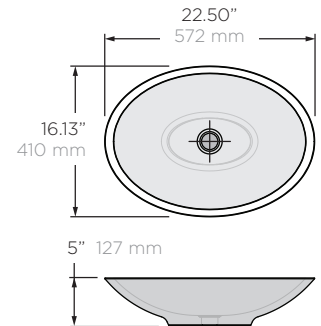

## QUARTZ BASINS 60FS33

dato quartz basins / lavabos dato quartz

## EMILY Q-SWMBAS41

dado quartz vessel basin / lavabo dado quartz

22 1/2" x 16 1/8" x 5"

- dado quartz engineered stone with matte or gloss finish
- lifetime warranty
- pierre d'ingénierie dado quartz, fini mat ou lustré
- garantie à vie